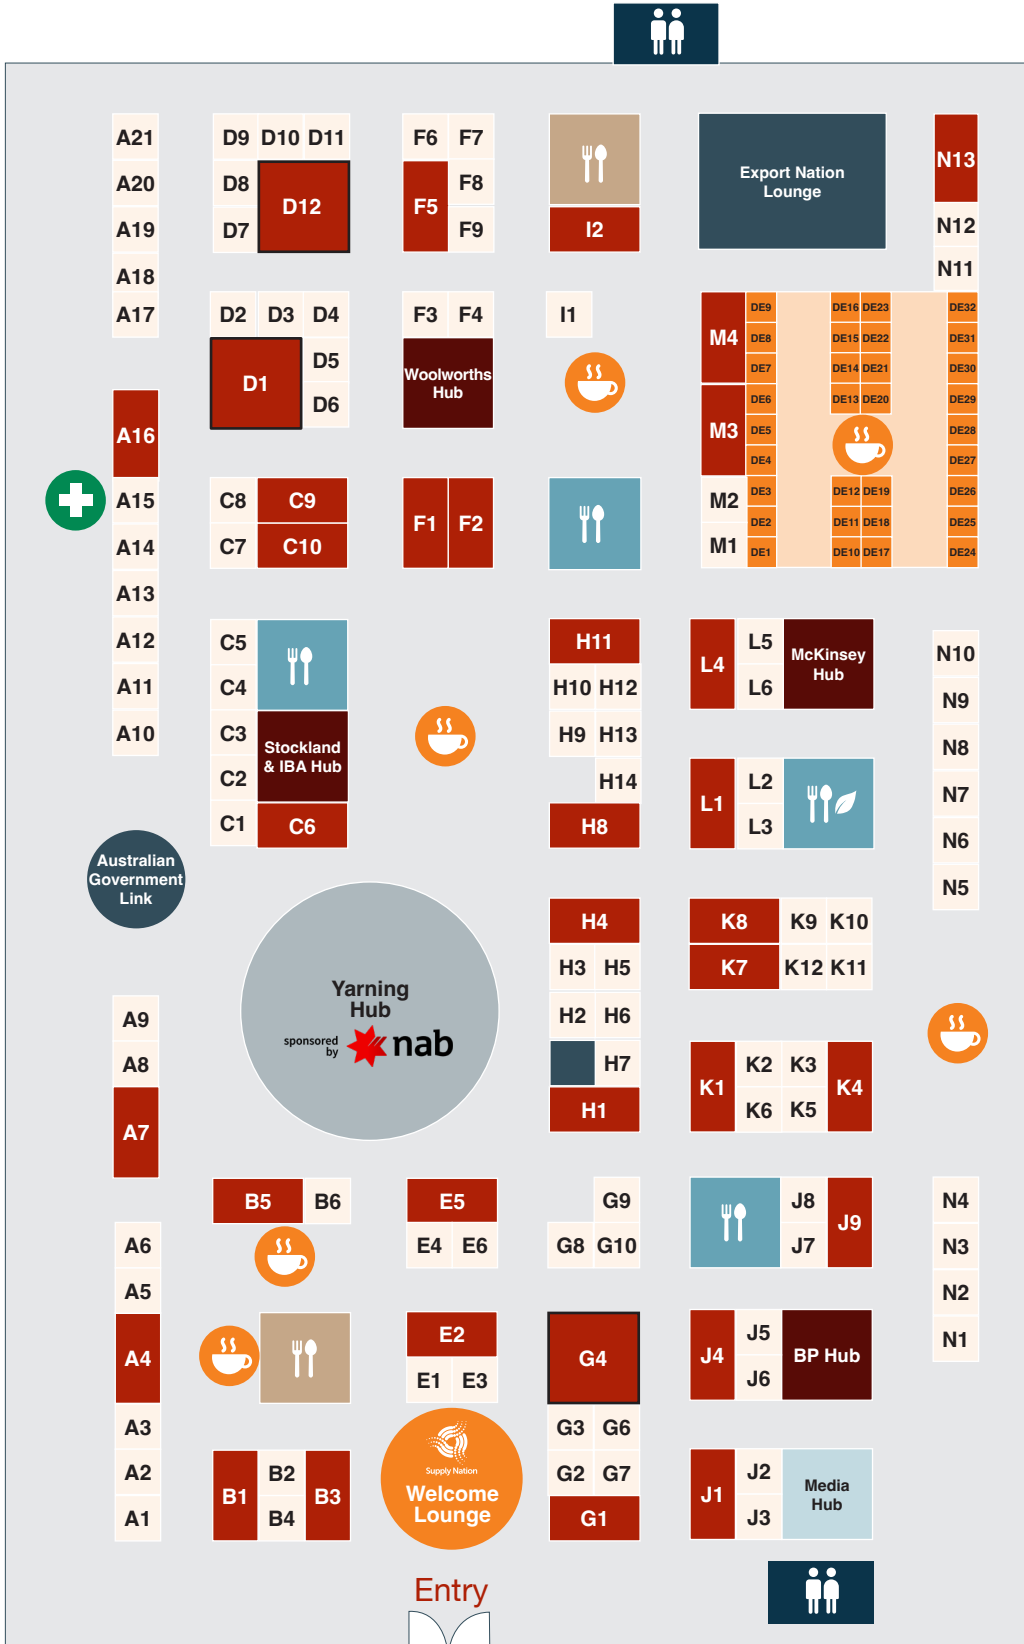

-  Supply Nation Lounge
-  Attendee Catering
-  Exhibitor Catering
-  Special Dietary Requirements
-  Coffee & Beverages
-  Toilets
-  First Aid