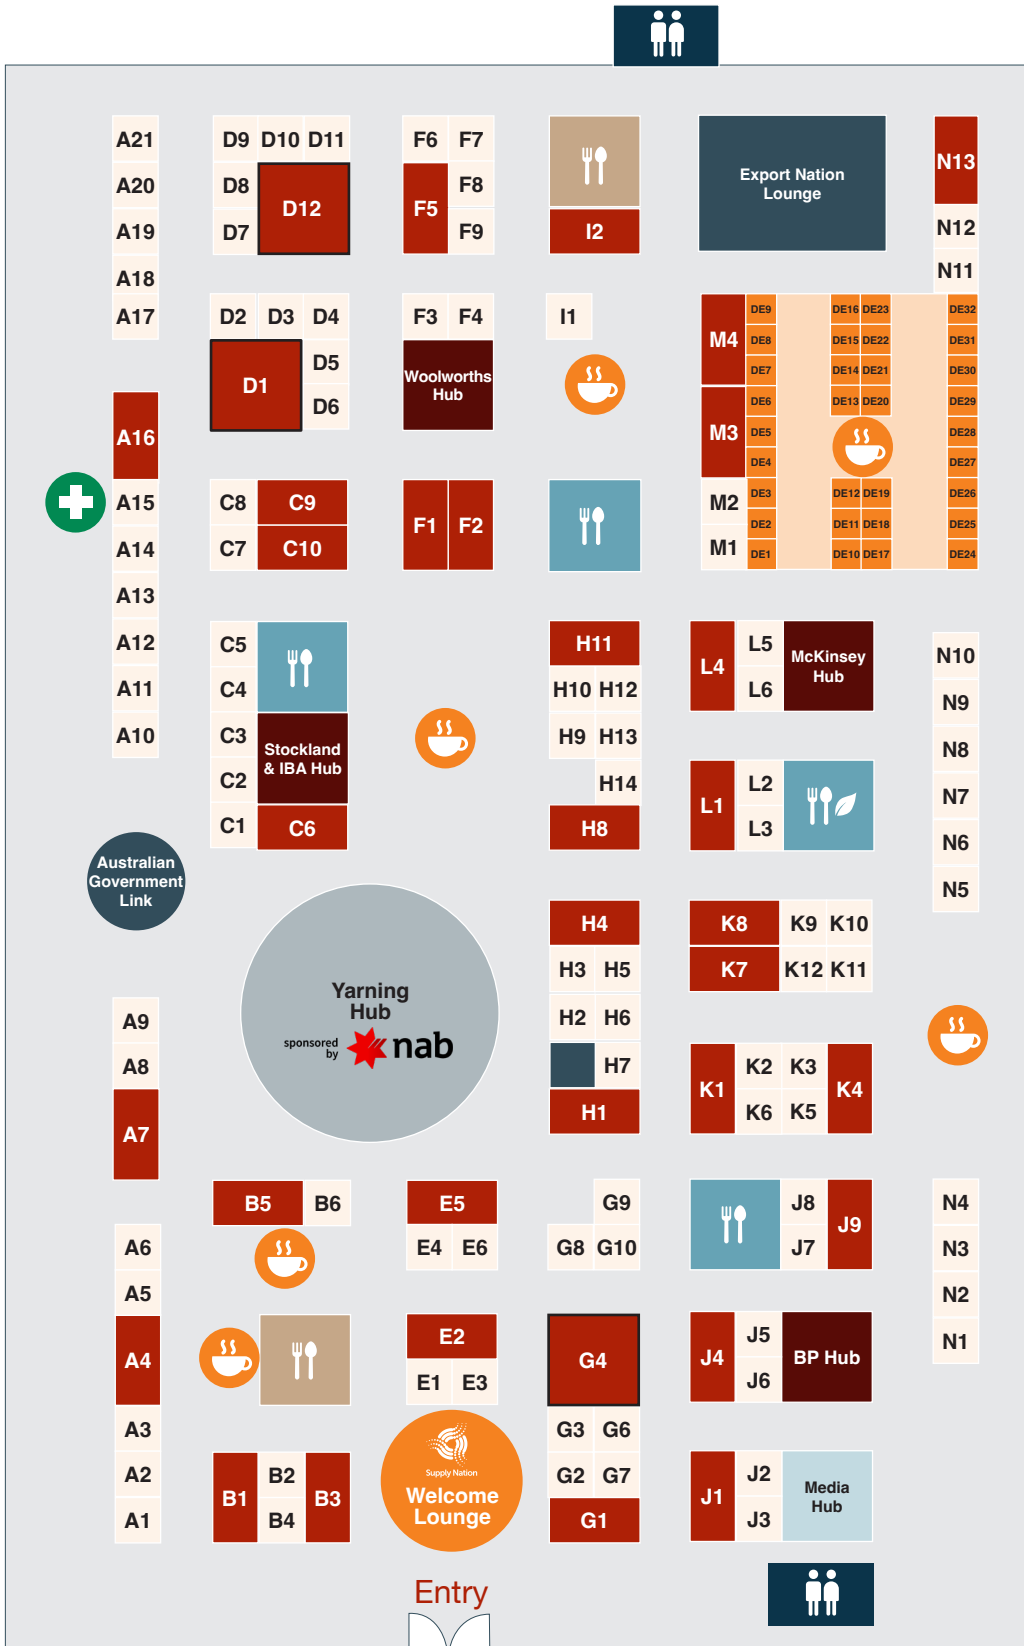

Tourism

Voyages Indigenous Tourism
Australia

Transport and logistics

Alkira Fuel Program Pty Ltd
IAS Logistics
Young Guns Container Crew
Pty Ltd

Waste Management

Intershred Pty Ltd

Tradeshaw Exhibitor List and Floor Plan

-  Supply Nation Lounge
-  Attendee Catering
-  Exhibitor Catering
-  Special Dietary Requirements
-  Coffee & Beverages
-  Toilets
-  First Aid